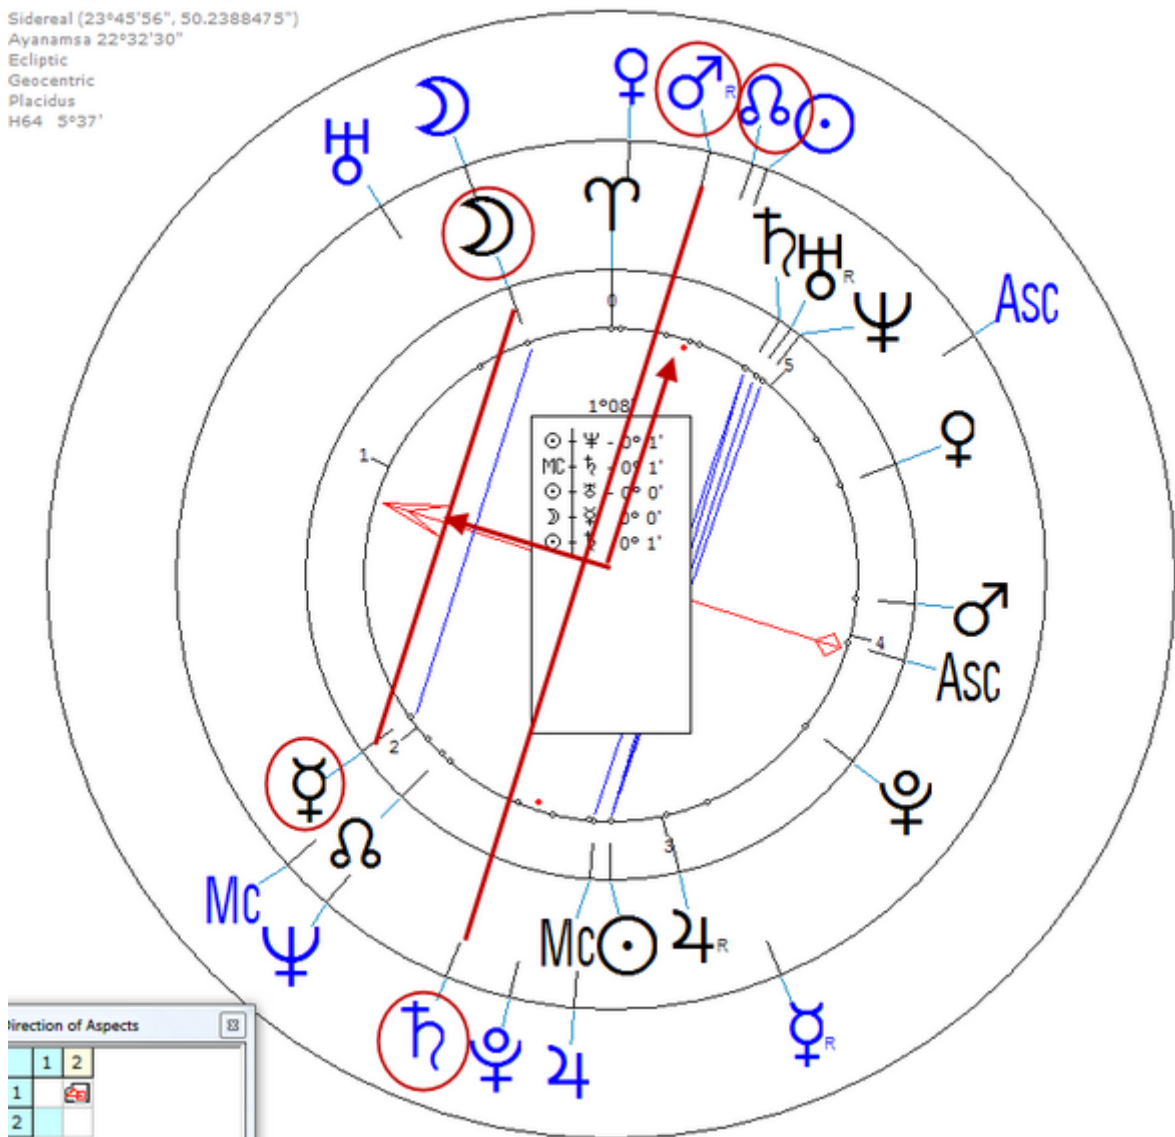

Lunar Return (Harmonic 64)

Lunar $\sigma/\tau = \text{Lunar } \delta = \text{Dn}/\text{Qn}$

Lunar $\text{Q} = \sigma\text{n}/\tau\text{n} = \text{Qn (neck)}$

Quain, Buell
31 May 1912 Fri 23:53 (GMT-6) 46°48'30"N 100°47'00"W
Bismarck, North Dakota, USA
Sidereal (23°45'56", 50.2388475")
Ayanamsa 22°32'30"
Ecliptic
Geocentric
Placidus
H64 5°37'